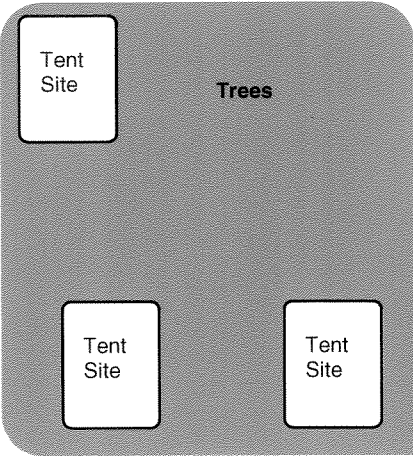

Horseshoe

Kitchen

Mess Hall

Ladies  
Washroom

Men's  
Washroom

Supply  
Room

Storage

Sidewalks

12

6

8

12

Road

Tent Road

Tent  
Site

Trees

Tent  
Site

Tent  
Site

Rehoboth

Christian Ministries

Gull Lake Camp

- Cabin Space - 100 beds
- Chapel Seats - 125 persons
- Messhall seats - 104 persons
- Property Size - 10 acres

N

Tent Road Entrance